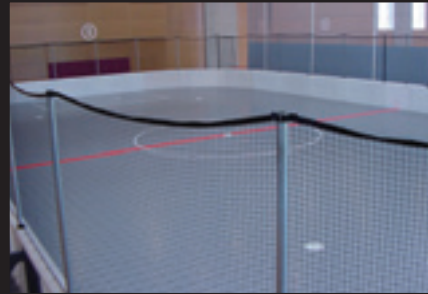

Anchoring(Permanent)

For permanent installation, surface may be core-drilled to allow for the insertion of steel poles along every 8' section. Anchoring holes are pre-molded every 12 inches along the backside of each panel to allow for custom installation.

UPPER CONTAINMENT

GamePlex Netting

- Standard 1-1/2" weather-treated nylon mesh supported by PVC or steel poles
- Bound on all four sides for easy installation
- The only recommended upper containment for outdoor use
- Allows wind to pass through without putting stress on the rink system
- Velcro closures are available above door panels on request